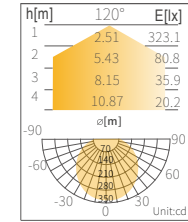

[DRAGON]

LED Light Bar

• POWER:15W, 4000K

	LM-LSP15-CA0K	LM-LSU15-CA0K
LUMINOUS FLUX	950lm	1500lm
COLOR	Meat Pink	Golden Warm
CCT	2000K	2400K
CRI	>73	>83
RADIANCE ANGLE	120°	120°
LENGTH	1000mm	1000mm
VOLTAGE(DC)	48V DC	48V DC

	LM-LSS15-CA0K	LM-LSW15-CA0K
LUMINOUS FLUX	1350lm	1350lm
COLOR	Super Warm	Warm white
CCT	2700K	3000K
CRI	>93	>93
RADIANCE ANGLE	120°	120°
LENGTH	1000mm	1000mm
VOLTAGE(DC)	48V DC	48V DC

	LM-LSD15-CA0K	LM-LSC15-CA0K
LUMINOUS FLUX	1500lm	1500lm
COLOR	Day white	Cool white
CCT	4000K	5500K
CRI	>93	>93
RADIANCE ANGLE	120°	120°
LENGTH	1000mm	1000mm
VOLTAGE(DC)	48V DC	48V DC

Remark:
Ples contact us for 24V or other specification information.