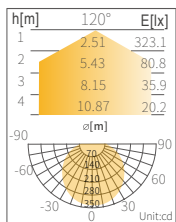

	LM-LSC04-BA0K
LUMINOUS FLUX	450lm
COLOR	Cool white
CCT	5500K
CRI	>83
RADIANCE ANGLE	120°
LENGTH	250mm
VOLTAGE(DC)	48V DC

• POWER:4W, 4000K

	LM-LSW10-BA0K	LM-LSD10-BA0K
LUMINOUS FLUX	900lm	1000lm
COLOR	Warm White	Day White
CCT	3000K	4000K
CRI	>83	>83
RADIANCE ANGLE	120°	120°
LENGTH	1000mm	1000mm
VOLTAGE(DC)	48V DC	48V DC

• POWER:10W, 4000K

	LM-LSC10-BA0K
LUMINOUS FLUX	1000lm
COLOR	Cool white
CCT	5500K
CRI	>83
RADIANCE ANGLE	120°
LENGTH	1000mm
VOLTAGE(DC)	48V DC

[DRAGON]

LED Light Bar

• POWER:15W, 4000K

	LM-LSW15-BA0K	LM-LSD15-BA0K
LUMINOUS FLUX	1600lm	1700lm
COLOR	Warm White	Day White
CCT	3000K	4000K
CRI	>83	>83
RADIANCE ANGLE	120°	120°
LENGTH	1000mm	1000mm
VOLTAGE(DC)	48V DC	48V DC

	LM-LSC15-BA0K
LUMINOUS FLUX	1700lm
COLOR	Cool white
CCT	5500K
CRI	>83
RADIANCE ANGLE	120°
LENGTH	1000mm
VOLTAGE(DC)	48V DC

Smaller in Size
Bigger in Power

[DRAGON]

LED Light Bar

Technical Operation Data

Special Application (Specific Color options)