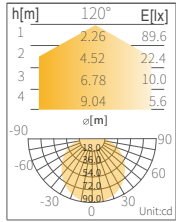

	LM-LSD04-CA0K	LM-LSC04-CA0K
LUMINOUS FLUX	400lm	400lm
COLOR	Day white	Cool white
CCT	4000K	5500K
CRI	>93	>93
RADIANCE ANGLE	120°	120°
LENGTH	250mm	250mm
VOLTAGE(DC)	48V DC	48V DC

• POWER:4W, 4000K

[DRAGON]

LED Light Bar

• POWER:10W, 4000K

	LM-LSP10-CA0K	LM-LSU10-CA0K
LUMINOUS FLUX	650lm	1000lm
COLOR	Meat Pink	Golden Warm
CCT	2000K	2400K
CRI	>73	>83
RADIANCE ANGLE	120°	120°
LENGTH	1000mm	1000mm
VOLTAGE(DC)	48V DC	48V DC