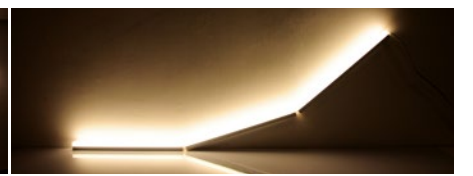

Slightly curved connection