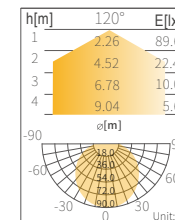

Technical Operation Data

Special Application (Specific Color options)

	LM-LSP04-CA0K	LM-LSU04-CA0K
LUMINOUS FLUX	250lm	400lm
COLOR	Meat Pink	Golden Warm
CCT	2000K	2400K
CRI	>73	>83
RADIANCE ANGLE	120°	120°
LENGTH	250mm	250mm
VOLTAGE(DC)	48V DC	48V DC

	LM-LSS04-CA0K	LM-LSW04-CA0K
LUMINOUS FLUX	350lm	350lm
COLOR	Super Warm	Warm white
CCT	2700K	3000K
CRI	>93	>93
RADIANCE ANGLE	120°	120°
LENGTH	250mm	250mm
VOLTAGE(DC)	48V DC	48V DC

	LM-LSD04-CA0K	LM-LSC04-CA0K
LUMINOUS FLUX	400lm	400lm
COLOR	Day white	Cool white
CCT	4000K	5500K
CRI	>93	>93
RADIANCE ANGLE	120°	120°
LENGTH	250mm	250mm
VOLTAGE(DC)	48V DC	48V DC

• POWER:4W, 4000K