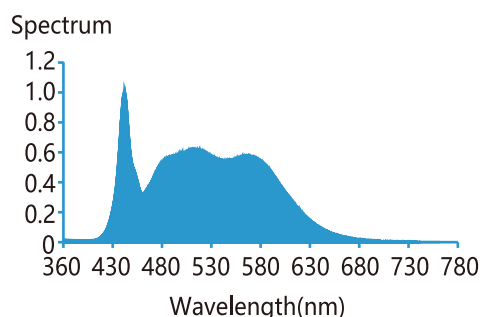

Key Features

- > Enhance color and freshness, prevent excessive growth.
- > Promote growth and increase yield.
- > Easy and secure installation.
- > Scientific light distribution, energy-saving and power-saving