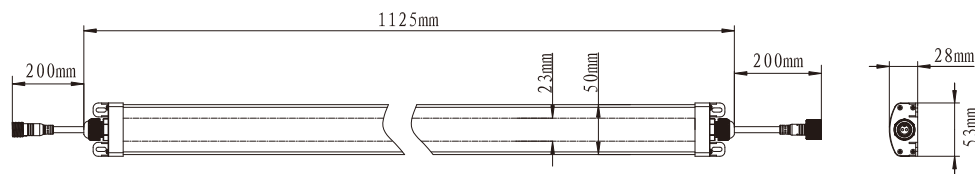

Technical Specifications

Input Voltage	AC100-277V		Operating Temperature	-20 ~ 45°C, 20 ~ 95%RH No condensation	
Input Current	0.42A/120Vac	0.25A/120Vac	Storage Temp & Humidity	-20 ~ 85°C, 10 ~ 95%RH No condensation	
LED	LUMILEDS		Spectrum	330~880nm	520nm
PPFD(Height 30cm)	150 $\mu\text{mol}/(\text{m}^2\cdot\text{s})$	/	Installation Height	12~36 inch	
PPFD(Height 60cm)	80 $\mu\text{mol}/(\text{m}^2\cdot\text{s})$	/	Beam Angle	110°x115° Rectangular Beam	
IP Class	IP65				

Dimensional Drawing

Model	L	H	W	Net Weight (± 0.1)	Gross Weight (± 0.1)
PGL050-TLA30-4FT50-50	1125	53	28	1.35Kg(Inner box 2pc), 13.5Kg(Outer box 20pc)	1.52Kg(Inner box 2pc), 16.2Kg(Outer box 20pc)
PGL050-TLA30-4FT50-60	1125	53	28	1.35Kg(Inner box 2pc), 13.5Kg(Outer box 20pc)	1.52Kg(Inner box 2pc), 16.2Kg(Outer box 20pc)
PGL050-TLA30-4FT30-GR	1125	53	28	1.35Kg(Inner box 2pc), 13.5Kg(Outer box 20pc)	1.52Kg(Inner box 2pc), 16.2Kg(Outer box 20pc)