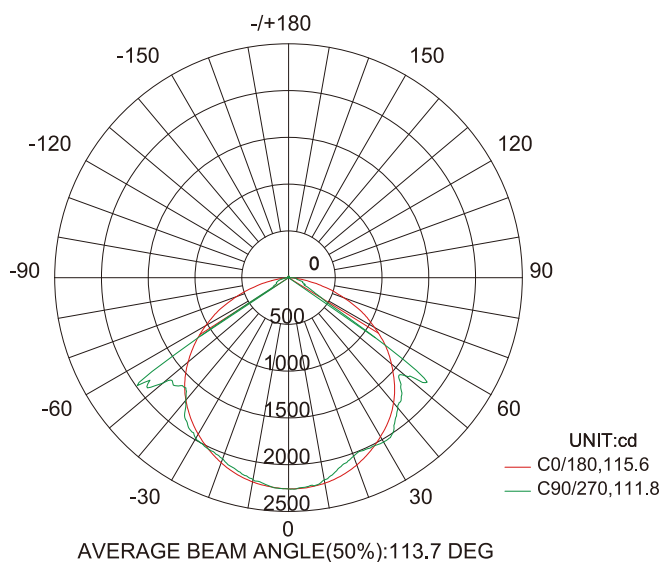

Key Features

- > Enhance color and freshness, prevent excessive growth.
- > Promote growth and increase yield.
- > Easy and secure installation.
- > Scientific light distribution, energy-saving and power-saving