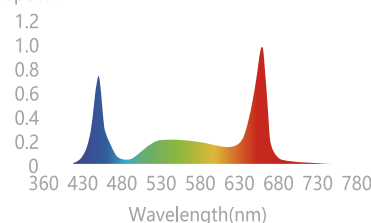

Key Features

- > Easy to install, only three steps to complete the product assembly.
- > The holes at both ends of the lamp holder are convenient for using hooks or as fixing holes.
- > The product has reserved dimming holes, which can realize group dimming control through the controller.

Spectrum

Spectrum