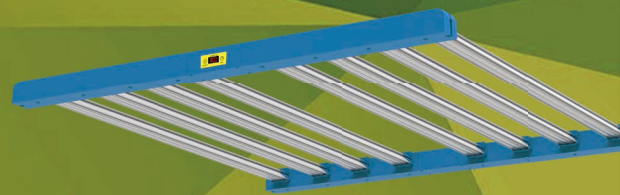

[PRIMROSE]

LED GROW LIGHT

5
YEAR
PRODUCT
WARRANTY

W
WATTAGE
SELECTABLE

**IP
66**
INGRESS
PROTECTION

**IK
08**
IMPACT
PROTECTION

Description

Provide the necessary photosynthetic nutrients for plant growth and efficiently promote plant growth. Continuously supplementing nutrients to plants and creating a favorable growth environment for them. Continuously strengthening plant roots and stems, enhancing plant immunity, and preventing and controlling pests. By supplementing light to accelerate plant growth, promote flowering and fruiting, increase growth rate, and increase yield.