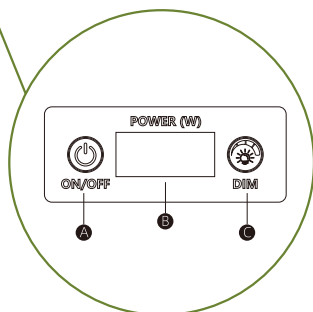

## LED GROW LIGHT

**5**  
 YEAR  
 PRODUCT  
 WARRANTY

**W**  
 WATTAGE  
 SELECTABLE

**IP  
66**  
 INGRESS  
 PROTECTION

**IK  
08**  
 IMPACT  
 PROTECTION

### Key Features

- > Easy to install, only three steps to complete the product assembly.
- > The holes at both ends of the lamp holder are convenient for using hooks or as fixing holes.
- > The product has reserved dimming holes, which can realize group dimming control through the controller.