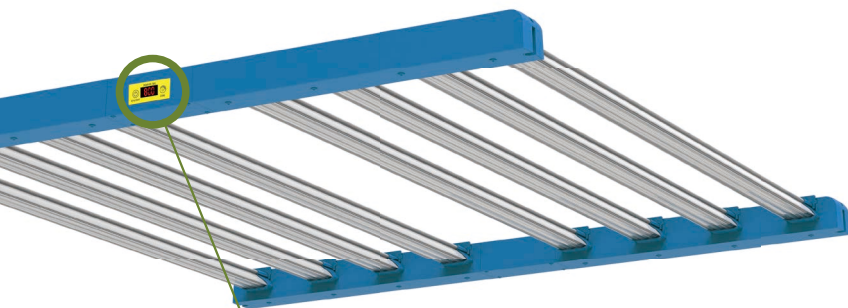

## LED GROW LIGHT

**5**  
 YEAR  
 PRODUCT  
 WARRANTY

**W**  
 WATTAGE  
 SELECTABLE

**IP  
66**  
 INGRESS  
 PROTECTION

**IK  
08**  
 IMPACT  
 PROTECTION

### Key Features

- > Easy to install, only three steps to complete the product assembly.
- > The holes at both ends of the lamp holder are convenient for using hooks or as fixing holes.
- > The product has reserved dimming holes, which can realize group dimming control through the controller.