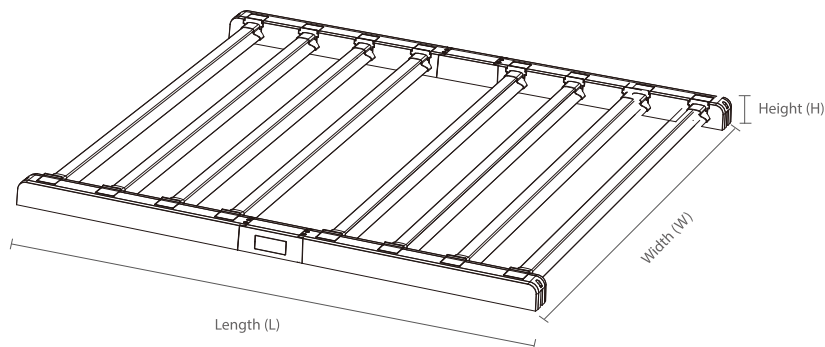

Dimensional Drawing

Model	L	H	W	Net Weight	Gross Weight
PGLE-N 800W	1127	1151	57.5	14kg	15kg
PGLE-N 680W	1127	1151	57.5	14kg	15kg

Product Data

Part Number	Power
PGLE-N 800W	800W
PGLE-N 680W	680W