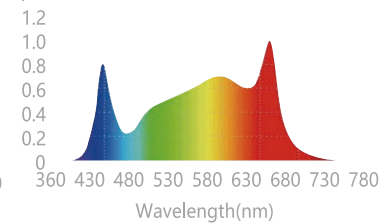

Spectrum

- Rate of photosynthesis and transpiration are directly affected by temperature, humidity and air flow.
- The perfect temperature and humidity for your plants are found between 75-85 °F and 50%-70%, humidity with plenty of airflow to replenish CO₂. PH is 6-6.5. You may add more calcium and magnesium than normally needed.