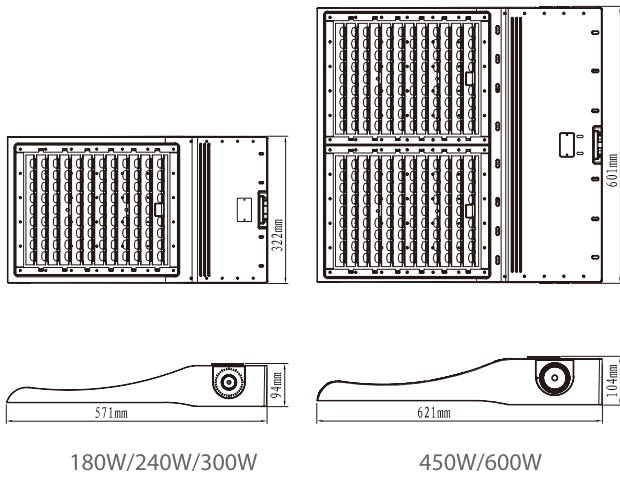

[PAVILION]

FLOODLIGHT

5
 YEAR
 PRODUCT
 WARRANTY

IP
66
 INGRESS
 PROTECTION

IK
10
 IMPACT
 PROTECTION

Description

The [Pavilion] is an excellent choice for new construction or retrofit application. The high output LED and glass lens provide outstanding uniformity and efficiency. Multiple asymmetric beam angle makes it flexible for different projects' requirements. It can replace existing HID/ HPS/MW fixtures up to 1000W.

Key Features

- High output lumen efficiency, up to 145lm/W.
- The housing is made of 100% aluminum alloy and utilises external airflow fins to get better heat dissipation.
- More than 6 options of beam angles to fit different applications, including Type 2, 3, 4, 5.
- Multiple mounting options: round or square pole mount, U bracket mount as flood light.
- Electrophoresis and powder coating with strong anti-corrosion.
- Two sizes optional for 180W-600W.
- Provided with 10KV Surge Protection Devices

Technical Specifications

Rated Life	≥50,000 hours
Body	Powder Coated Aluminium
Installation	Bracket Mounting
Beam Angles	T2, T3, T4, T5, N3, N6
Power Factor	>0.90
CRI	>Ra70

Operating Temperature	-30°C to +50°C
Input Voltage	100 - 240 VAC / 100 - 277 VAC ~ 50/60Hz
IP Rating	IP66
IK Rating	IK10
Weight	7.8kg – 18kg

Dimensional Drawings

Mounting Options

Photometry

Product Data

Part Number	Power	Lumen Output	CCT	CRI*	Length	Width	Height	Weight
FP-180Dxx	180W	26,100lm	5000K	>Ra70	571mm	322mm	94mm	7.8kg
FP-240Dxx	240W	34,800lm	5000K	>Ra70	571mm	322mm	94mm	7.8kg
FP-300Dxx	300W	43,500lm	5000K	>Ra70	571mm	322mm	94mm	8.4kg
FP-450Dxx	450W	65,250lm	5000K	>Ra70	621mm	601mm	104mm	16.5kg
FP-600Dxx	600W	87,000lm	5000K	>Ra70	621mm	601mm	104mm	18kg