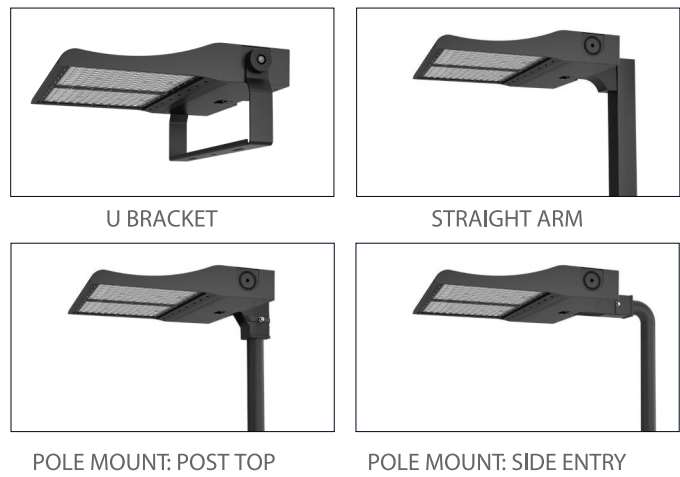

Mounting Options