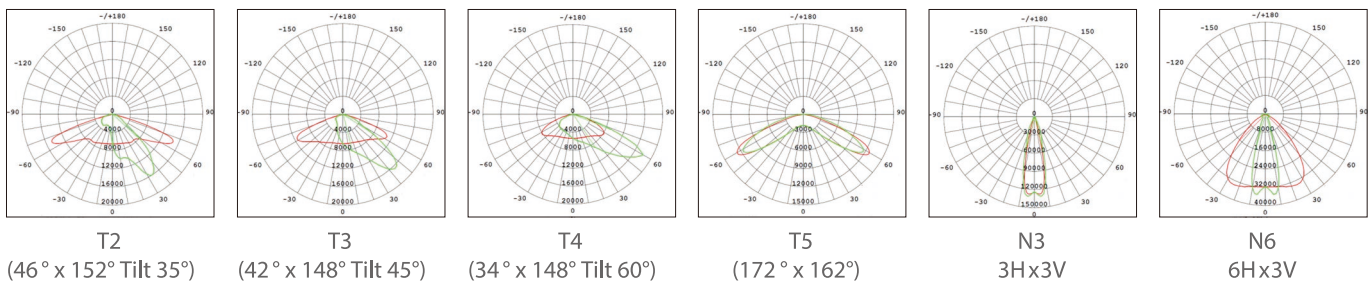

Key Features

- High output lumen efficiency, up to 145lm/W.
- The housing is made of 100% aluminum alloy and utilises external airflow fins to get better heat dissipation.
- More than 6 options of beam angles to fit different applications, including Type 2, 3, 4, 5.
- Multiple mounting options: round or square pole mount, U bracket mount as flood light.
- Electrophoresis and powder coating with strong anti-corrosion.
- Two sizes optional for 180W-600W.
- Provided with 10KV Surge Protection Devices

Technical Specifications

Rated Life	≥50,000 hours
Body	Powder Coated Aluminium
Installation	Bracket Mounting
Beam Angles	T2, T3, T4, T5, N3, N6
Power Factor	>0.90
CRI	>Ra70

Operating Temperature	-30°C to +50°C
Input Voltage	100 - 240 VAC / 100 - 277 VAC ~ 50/60Hz
IP Rating	IP66
IK Rating	IK10
Weight	7.8kg – 18kg

Dimensional Drawings

Mounting Options

Photometry

Product Data

Part Number	Power	Lumen Output	CCT	CRI*	Length	Width	Height	Weight
FP-180Dxx	180W	26,100lm	5000K	>Ra70	571mm	322mm	94mm	7.8kg
FP-240Dxx	240W	34,800lm	5000K	>Ra70	571mm	322mm	94mm	7.8kg
FP-300Dxx	300W	43,500lm	5000K	>Ra70	571mm	322mm	94mm	8.4kg
FP-450Dxx	450W	65,250lm	5000K	>Ra70	621mm	601mm	104mm	16.5kg
FP-600Dxx	600W	87,000lm	5000K	>Ra70	621mm	601mm	104mm	18kg