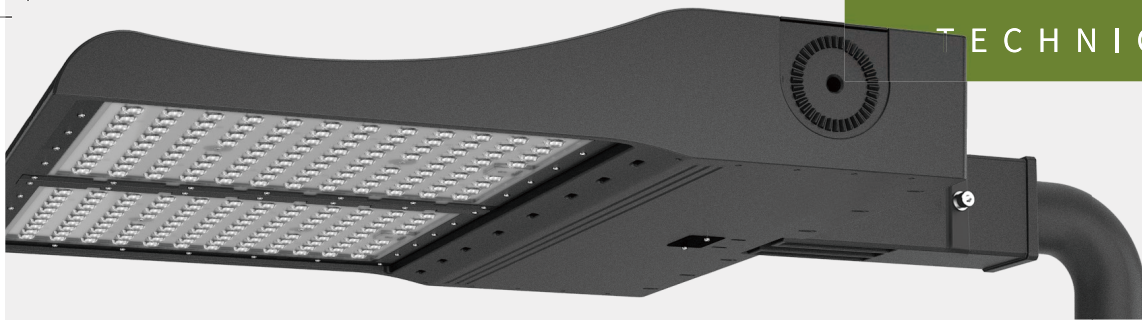

[PAVILION]

FLOODLIGHT

5
 YEAR
 PRODUCT
 WARRANTY

IP
66
 INGRESS
 PROTECTION

IK
10
 IMPACT
 PROTECTION

Description

The [Pavilion] is an excellent choice for new construction or retrofit application. The high output LED and glass lens provide outstanding uniformity and efficiency. Multiple asymmetric beam angle makes it flexible for different projects' requirements. It can replace existing HID/ HPS/MW fixtures up to 1000W.

Key Features

- High output lumen efficiency, up to 145lm/W.
- The housing is made of 100% aluminum alloy and utilises external airflow fins to get better heat dissipation.
- More than 6 options of beam angles to fit different applications, including Type 2, 3, 4, 5.
- Multiple mounting options: round or square pole mount, U bracket mount as flood light.
- Electrophoresis and powder coating with strong anti-corrosion.
- Two sizes optional for 180W-600W.
- Provided with 10KV Surge Protection Devices

Technical Specifications

Rated Life	≥50,000 hours
Body	Powder Coated Aluminium
Installation	Bracket Mounting
Beam Angles	T2, T3, T4, T5, N3, N6
Power Factor	>0.90
CRI	>Ra70

Operating Temperature	-30°C to +50°C
Input Voltage	100 - 240 VAC / 100 - 277 VAC ~ 50/60Hz
IP Rating	IP66
IK Rating	IK10
Weight	7.8kg – 18kg

Dimensional Drawings

Mounting Options

Photometry

Product Data

Part Number	Power	Lumen Output	CCT	CRI*	Length	Width	Height	Weight
FP-180Dxx	180W	26,100lm	5000K	>Ra70	571mm	322mm	94mm	7.8kg
FP-240Dxx	240W	34,800lm	5000K	>Ra70	571mm	322mm	94mm	7.8kg
FP-300Dxx	300W	43,500lm	5000K	>Ra70	571mm	322mm	94mm	8.4kg
FP-450Dxx	450W	65,250lm	5000K	>Ra70	621mm	601mm	104mm	16.5kg
FP-600Dxx	600W	87,000lm	5000K	>Ra70	621mm	601mm	104mm	18kg