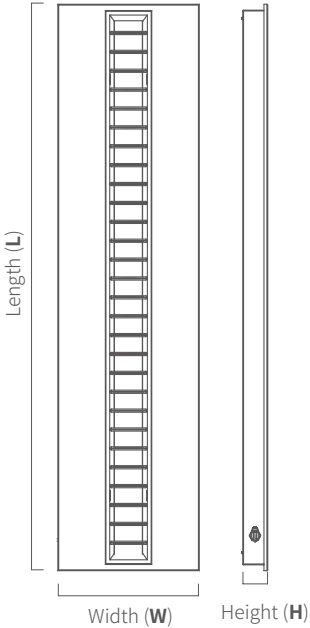

[TROFFER]

LED Batten

Perfect Replacement for Traditional T8 Batten

- ◆ Same appearance
- ◆ Single unit retrofit with external driver
- ◆ Energy saving up to 70%

Dimensional Drawing

L	1195
W	295
H	52

*Unit = mm

*Cut Hole size can be +/- 5mm

Environmental Properties

Operating Temperature	-10°C ~ +40°C
Storage Temperature	-40°C ~ +60°C
Life time	50,000 hours

Mechanical Properties

Body	Aluminum
Base	AC Connection
Weight	1.0kg