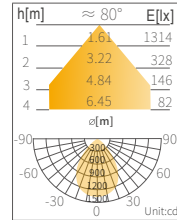

[TROFFER]

LED Batten

Technical Operation Data

	LM-TRW30-AN0W	LM-TRD30-AN0W
LUMINOUS FLUX	2800lm	3000lm
COLOR	Warm White	Day white
CCT	3000K	4000K
CRI	>83	>83
LUX @ 1m	1800lx	2000lx
VOLTAGE(AC)	220-240V 50/60Hz	220-240V 50/60Hz

	LM-TRC30-AN0W
LUMINOUS FLUX	3000lm
COLOR	Cool white
CCT	5500K
CRI	>83
LUX @ 1m	2000lx
VOLTAGE(AC)	220-240V 50/60Hz

Remark:

Please contact us for other specification information.

• POWER:30W, 4000K

TARGET REPLACEMENT :
CFL T8 36W x 2 Troffer