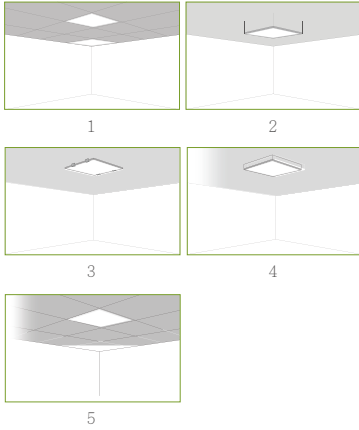

[PISO]

LED Panel

Installation Options

1. Recess directly to ceiling frame.
2. By pendent wires
3. Surface mounted By L-Bracket
4. Surface mounted by Ceiling metal box
5. Recess mounted by springs

Dimensional Drawing