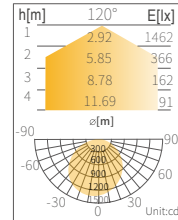

[PISO]

LED Panel

	LM-TPW40-BN0W3	LM-TPD40-BN0W3
LUMINOUS FLUX	3800lm	4000lm
COLOR	Warm white	Day white
CCT	3000K	4000K
CRI	>83	>83
DIMENSIONS (L x W x H)	295 x 1195 x 10mm	295 x 1195 x 10mm
VOLTAGE(AC)	220-240V 50/60Hz	220-240V 50/60Hz

	LM-TPC40-BN0W3
LUMINOUS FLUX	4000lm
COLOR	Cool white
CCT	5500K
CRI	>83
DIMENSIONS (L x W x H)	295 x 1195 x 10mm
VOLTAGE(AC)	220-240V 50/60Hz

	LM-TPW55-BN0W4	LM-TPD55-BN0W4
LUMINOUS FLUX	5200lm	5500lm
COLOR	Warm white	Day white
CCT	3000K	4000K
CRI	>83	>83
DIMENSIONS (L x W x H)	595 x 1195 x 10mm	595 x 1195 x 10mm
VOLTAGE(AC)	220-240V 50/60Hz	220-240V 50/60Hz

	LM-TPC55-BN0W4
LUMINOUS FLUX	5500lm
COLOR	Cool white
CCT	5500K
CRI	>83
DIMENSIONS (L x W x H)	595 x 1195 x 10mm
VOLTAGE(AC)	220-240V 50/60Hz

Remark:
Please contact us for other specification information.

• POWER:40W, 4000K