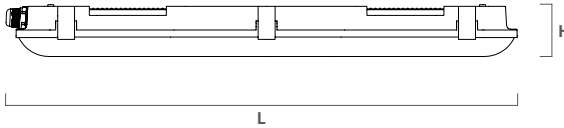

Model	20W	36W	50W
Length (L)	665	1235	1575
Width (W)	90	90	90
Height (H)	70	70	70

*Unit = mm

*Length may be +/-5mm

Environmental Properties

Operating Temperature	-10°C ~ +40°C
Storage Temperature	-40°C ~ +60°C
Life time	30,000 hours