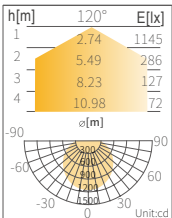

• POWER:36W, 4000K

Target Replacement :
CFL T8 36W x 2

	LM-BEW36-BN0K4	LM-BED36-BN0K4
LUMINOUS FLUX	3300lm	3600lm
COLOR	Warm White	Day white
CCT	3000K	4000K
CRI	>83	>83
RADIANCE ANGLE	120°	120°
LENGTH	1235mm	1235mm
VOLTAGE(AC)	220-240V 50/60Hz	220-240V 50/60Hz

	LM-BEC36-BN0K4
LUMINOUS FLUX	3600lm
COLOR	Cool white
CCT	5500K
CRI	>83
RADIANCE ANGLE	120°
LENGTH	1235mm
VOLTAGE(AC)	220-240V 50/60Hz