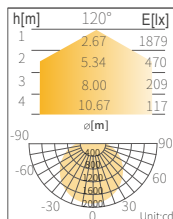

[ENDURO-ECO]

TRI-PROOF LED BATTEN

	LM-BEW50-BN0K5	LM-BED50-BN0K5
LUMINOUS FLUX	4600lm	5000lm
COLOR	Warm White	Day white
CCT	3000K	4000K
CRI	>83	>83
RADIANCE ANGLE	120°	120°
LENGTH	1575mm	1575mm
VOLTAGE(AC)	220-240V 50/60Hz	220-240V 50/60Hz

	LM-BEC50-BN0K5
LUMINOUS FLUX	5000lm
COLOR	Cool white
CCT	5500K
CRI	>83
RADIANCE ANGLE	120°
LENGTH	1575mm
VOLTAGE(AC)	220-240V 50/60Hz

Remark:

Please contact us for other specification information.

•POWER:50W, 4000K

Target Replacement :
CFL T8 58W x 2