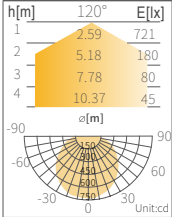

[ENDURO-ECO]

TRI-PROOF LED BATTEN

Technical Operation Data

Eco Version

• POWER:20W, 4000K

Target Replacement :
CFL T8 18W x 2

	LM-BEW20-BN0K2	LM-BED20-BN0K2
LUMINOUS FLUX	1800lm	2000lm
COLOR	Warm White	Day white
CCT	3000K	4000K
CRI	>83	>83
RADIANCE ANGLE	120°	120°
LENGTH	665mm	665mm
VOLTAGE(AC)	220-240V 50/60Hz	220-240V 50/60Hz

	LM-BEC20-BN0K2
LUMINOUS FLUX	2000lm
COLOR	Cool white
CCT	5500K
CRI	>83
RADIANCE ANGLE	120°
LENGTH	665mm
VOLTAGE(AC)	220-240V 50/60Hz