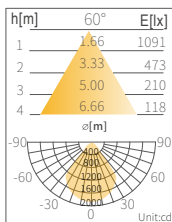

Dimensional Drawing

Dia.	260
H	160
C	Ø220

*Unit = mm

*Cut Hole size can be +/- 5mm

Environmental Properties

Operating Temperature	-10°C ~ +40°C
Storage Temperature	-40°C ~ +60°C
Life time	50,000 hours

Mechanical Properties

Body	Aluminum
Base	External Driver
Weight	1.2kg

Diameter (Dia.)

Cut Hole (C)

[APPOLLO]

COB Shop Lighter Series

Technical Operation Data

• POWER:45W, 4000K

• POWER:60W, 4000K