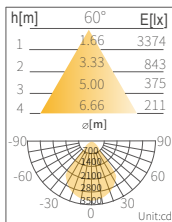

Dimensional Drawing

Dia.	260
H	160
C	Ø220

*Unit = mm

*Cut Hole size can be +/- 5mm

Environmental Properties

Operating Temperature	-10°C ~ +40°C
Storage Temperature	-40°C ~ +60°C
Life time	50,000 hours

Mechanical Properties

Body	Aluminum
Base	External Driver
Weight	1.2kg

Diameter (Dia.)

Cut Hole (C)

[APPOLLO]

COB Shop Lighter Series

Technical Operation Data

• POWER:45W, 4000K

• POWER:60W, 4000K