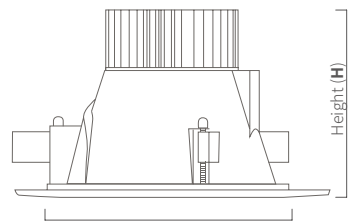

Dimensional Drawing

Dia.	260
H	160
C	Ø220

*Unit = mm

*Cut Hole size can be +/- 5mm

Environmental Properties

Operating Temperature	-10°C ~ +40°C
Storage Temperature	-40°C ~ +60°C
Life time	50,000 hours

Mechanical Properties

Body	Aluminum
Base	External Driver
Weight	1.2kg

Diameter (Dia.)

Cut Hole (C)

[APPOLLO]

COB Shop Lighter Series

Technical Operation Data

• POWER:45W, 4000K

• POWER:60W, 4000K