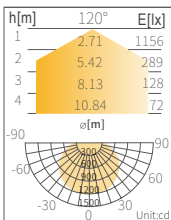

• POWER:36W, 4000K

Target Replacement :
CFL T8 36W x 2

	LM-BEW20-AN0K2	LM-BED20-AN0K2
LUMINOUS FLUX	2200lm	2400lm
COLOR	Warm White	Day white
CCT	3000K	4000K
CRI	>83	>83
RADIANCE ANGLE	120°	120°
LENGTH	600mm	600mm
VOLTAGE(AC)	220-240V 50/60Hz	220-240V 50/60Hz

	LM-BEC20-AN0K2
LUMINOUS FLUX	2400lm
COLOR	Cool white
CCT	5500K
CRI	>83
RADIANCE ANGLE	120°
LENGTH	600mm
VOLTAGE(AC)	220-240V 50/60Hz

	LM-BEW36-AN0K4	LM-BED36-AN0K4
LUMINOUS FLUX	4000lm	4400lm
COLOR	Warm White	Day white
CCT	3000K	4000K
CRI	>83	>83
RADIANCE ANGLE	120°	120°
LENGTH	1160mm	1160mm
VOLTAGE(AC)	220-240V 50/60Hz	220-240V 50/60Hz

	LM-BEC36-AN0K4
LUMINOUS FLUX	4320lm
COLOR	Cool white
CCT	5500K
CRI	>83
RADIANCE ANGLE	120°
LENGTH	1160mm
VOLTAGE(AC)	220-240V 50/60Hz