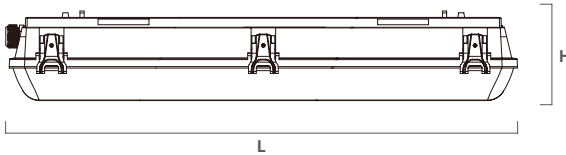

### Dimensional Drawing

Model	20W	36W	50W
Length (L)	600	1160	1560
Width (W)	120	120	120
Height (H)	108	108	108

\*Unit = mm  
Length may be +/-5mm