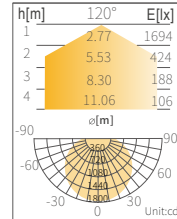

[ENDURO-PRO]

TRI-PROOF LED BATTEN

	LM-BEW50-AN0K5	LM-BED50-AN0K5
LUMINOUS FLUX	5400lm	6000lm
COLOR	Warm White	Day white
CCT	3000K	4000K
CRI	>83	>83
RADIANCE ANGLE	120°	120°
LENGTH	1560mm	1560mm
VOLTAGE(AC)	220-240V 50/60Hz	220-240V 50/60Hz

	LM-BEC50-AN0K5
LUMINOUS FLUX	6000lm
COLOR	Cool white
CCT	5500K
CRI	>83
RADIANCE ANGLE	120°
LENGTH	1560mm
VOLTAGE(AC)	220-240V 50/60Hz

Remark:
Please contact us for other specification information.

• POWER:50W, 4000K

Target Replacement :
CFL T8 58W x 2