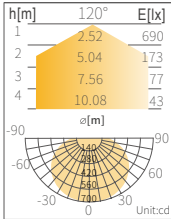

[ENDURO-PRO]

TRI-PROOF LED BATTEN

Technical Operation Data

Pro Version

• POWER:20W, 4000K

Target Replacement :
CFL T8 18W x 2