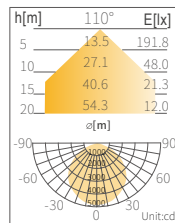

• POWER:100W, 4000K