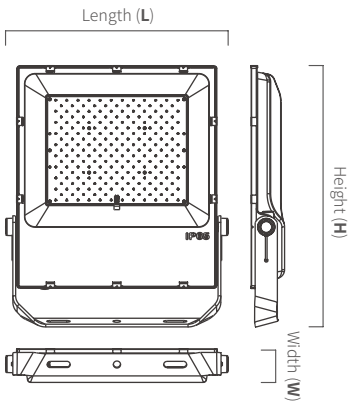

[SLIM]

LED Flood Light

[SLIM]

is a new generation flood light for outdoor billboards or act as buildings wall washer, super thin and slender body, save up to 70% energy!

- ◆ Tailormade power options from 70W - 200W efficiency up to 120lm/W
- ◆ 5 year warranty / 50,000 hours lifetime (Driver option: **LUMIN** / **MEAR WELL** , and many more...)
- ◆ (LED option: **NICHIA** / **PHILIPS** , and many more...)

1/3 of the old size
Great Savez in delivery!

[SLIM] LED Flood Light

Dimensional Drawing

Power	70W	100W	150W	200W
L	245	295	330	360
W	50	54	54	54
H	355	402	430	470

*Unit = mm
*Cut Hole size can be +/- 5mm

Environmental Properties