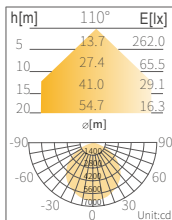

1/3 of the old size
Great Savez in delivery!

[SLIM] LED Flood Light

Dimensional Drawing

Power	70W	100W	150W	200W
L	245	295	330	360
W	50	54	54	54
H	355	402	430	470

*Unit = mm
*Cut Hole size can be +/- 5mm

Environmental Properties

	LM-FLC100-BN0D
LUMINOUS FLUX	12000lm
COLOR	Cool white
CCT	5700K
CRI	>70
VOLTAGE(AC)	90-265V 50/60Hz

• POWER:70W, 4000K

• POWER:100W, 4000K

[SLIM] LED Flood Light

• POWER:150W, 4000K

	LM-FLW150-BN0D	LM-FLD150-BN0D
LUMINOUS FLUX	18000lm	18000lm
COLOR	Warm white	Day white
CCT	3000K	4000K
CRI	>70	>70
VOLTAGE(AC)	90-265V 50/60Hz	90-265V 50/60Hz