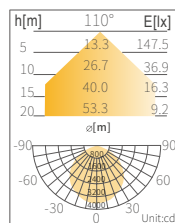

[SLIM]

LED Flood Light

Technical Operation Data

	LM-FLW70-BN0D	LM-FLD70-BN0D
LUMINOUS FLUX	9600lm	9600lm
COLOR	Warm white	Day white
CCT	3000K	4000K
CRI	>70	>70
VOLTAGE(AC)	90-265V 50/60Hz	90-265V 50/60Hz

	LM-FLC70-BN0D
LUMINOUS FLUX	9600lm
COLOR	Cool white
CCT	5700K
CRI	>70
VOLTAGE(AC)	90-265V 50/60Hz

	LM-FLW100-BN0D	LM-FLD100-BN0D
LUMINOUS FLUX	12000lm	12000lm
COLOR	Warm white	Day white
CCT	3000K	4000K
CRI	>70	>70
VOLTAGE(AC)	90-265V 50/60Hz	90-265V 50/60Hz

	LM-FLC100-BN0D
LUMINOUS FLUX	12000lm
COLOR	Cool white
CCT	5700K
CRI	>70
VOLTAGE(AC)	90-265V 50/60Hz

• POWER:70W, 4000K