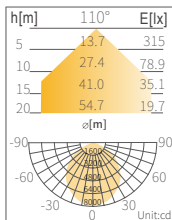

• POWER:200W, 4000K

	LM-FLW200-BN0D	LM-FLD200-BN0D
LUMINOUS FLUX	24000lm	24000lm
COLOR	Warm white	Day white
CCT	3000K	4000K
CRI	>70	>70
VOLTAGE(AC)	90-265V 50/60Hz	90-265V 50/60Hz

LM-FLC200-BN0D

LUMINOUS FLUX	24000lm
COLOR	Cool white
CCT	5700K
CRI	>70
VOLTAGE(AC)	90-265V 50/60Hz

Remarks:

Please contact us for more specification information.